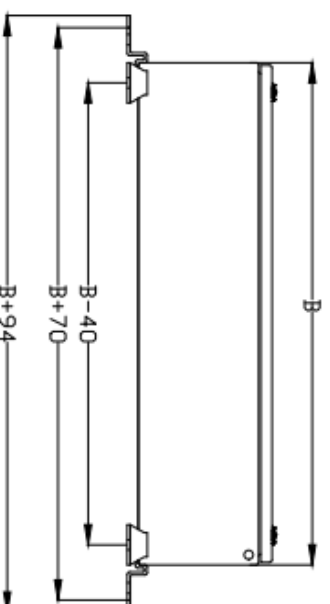

**ENCLOSURE SOLUTIONS FROM...**

**PEEK N**

**SERVIDES**

**PART # GNWB**

WALL MOUNTING SUPPORT (Ref. 48423)  
SOPORTE A PARED (Ref. 48423)

**0448 085 061**