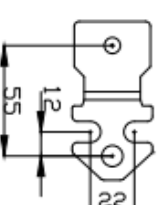

**ENCLOSURE SOLUTIONS FROM...**

**PEEK N**

**SERVIDES**

**PART # GNWB**

WALL MOUNTING SUPPORT (Ref. 48423)  
SOPORTE A PARED (Ref. 48423)

**0448 085 061**