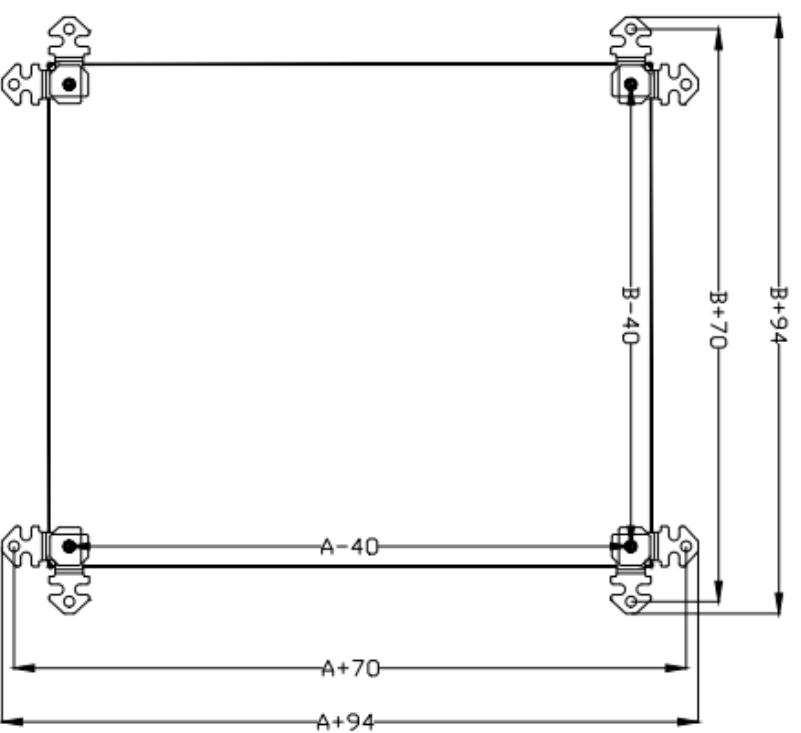

**ENCLOSURE SOLUTIONS FROM...**

**PEEK N**

**SERVIDES**

**PART # GNWB**

WALL MOUNTING SUPPORT (Ref. 48423)  
SOPORTE A PARED (Ref. 48423)

**0448 085 061**